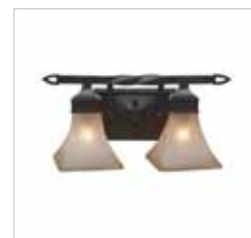

1850-BA2 RT